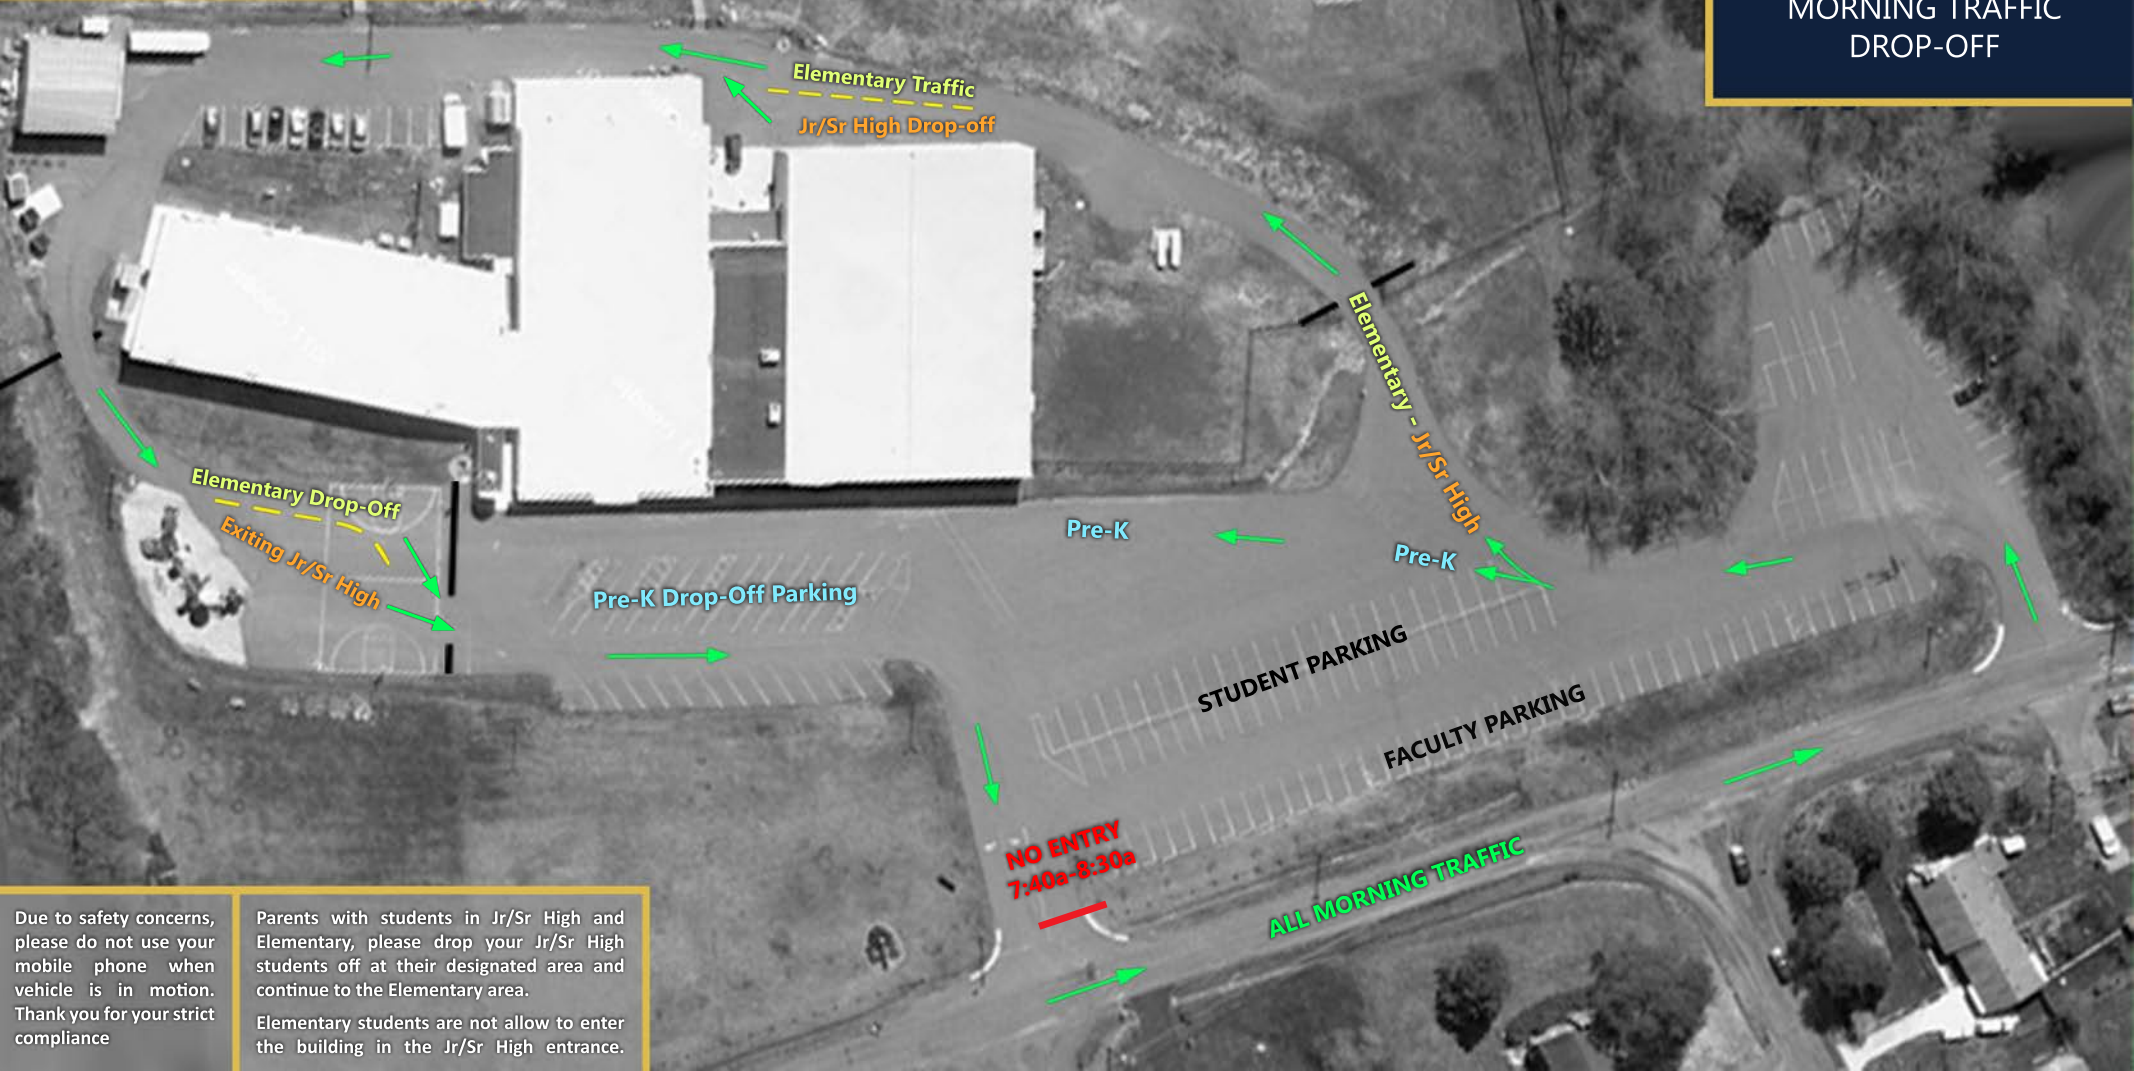

Top Entrance Closed 7:40a-8:30a

Pre-K **BLUE**
Elementary **YELLOW**
Jr. High / Sr. High **ORANGE**

MORNING TRAFFIC
DROP-OFF

Due to safety concerns, please do not use your mobile phone when vehicle is in motion. Thank you for your strict compliance

Parents with students in Jr/Sr High and Elementary, please drop your Jr/Sr High students off at their designated area and continue to the Elementary area. Elementary students are not allow to enter the building in the Jr/Sr High entrance.

Top Entrance Closed 2:30p-3:30p

Pre-K **BLUE**
Elementary **YELLOW**
Jr. High / Sr. High **ORANGE**

AFTERNOON TRAFFIC
PICK-UP

If you have children in multiple areas of the school, please pick up all of your children at the pick-up point of your youngest child.