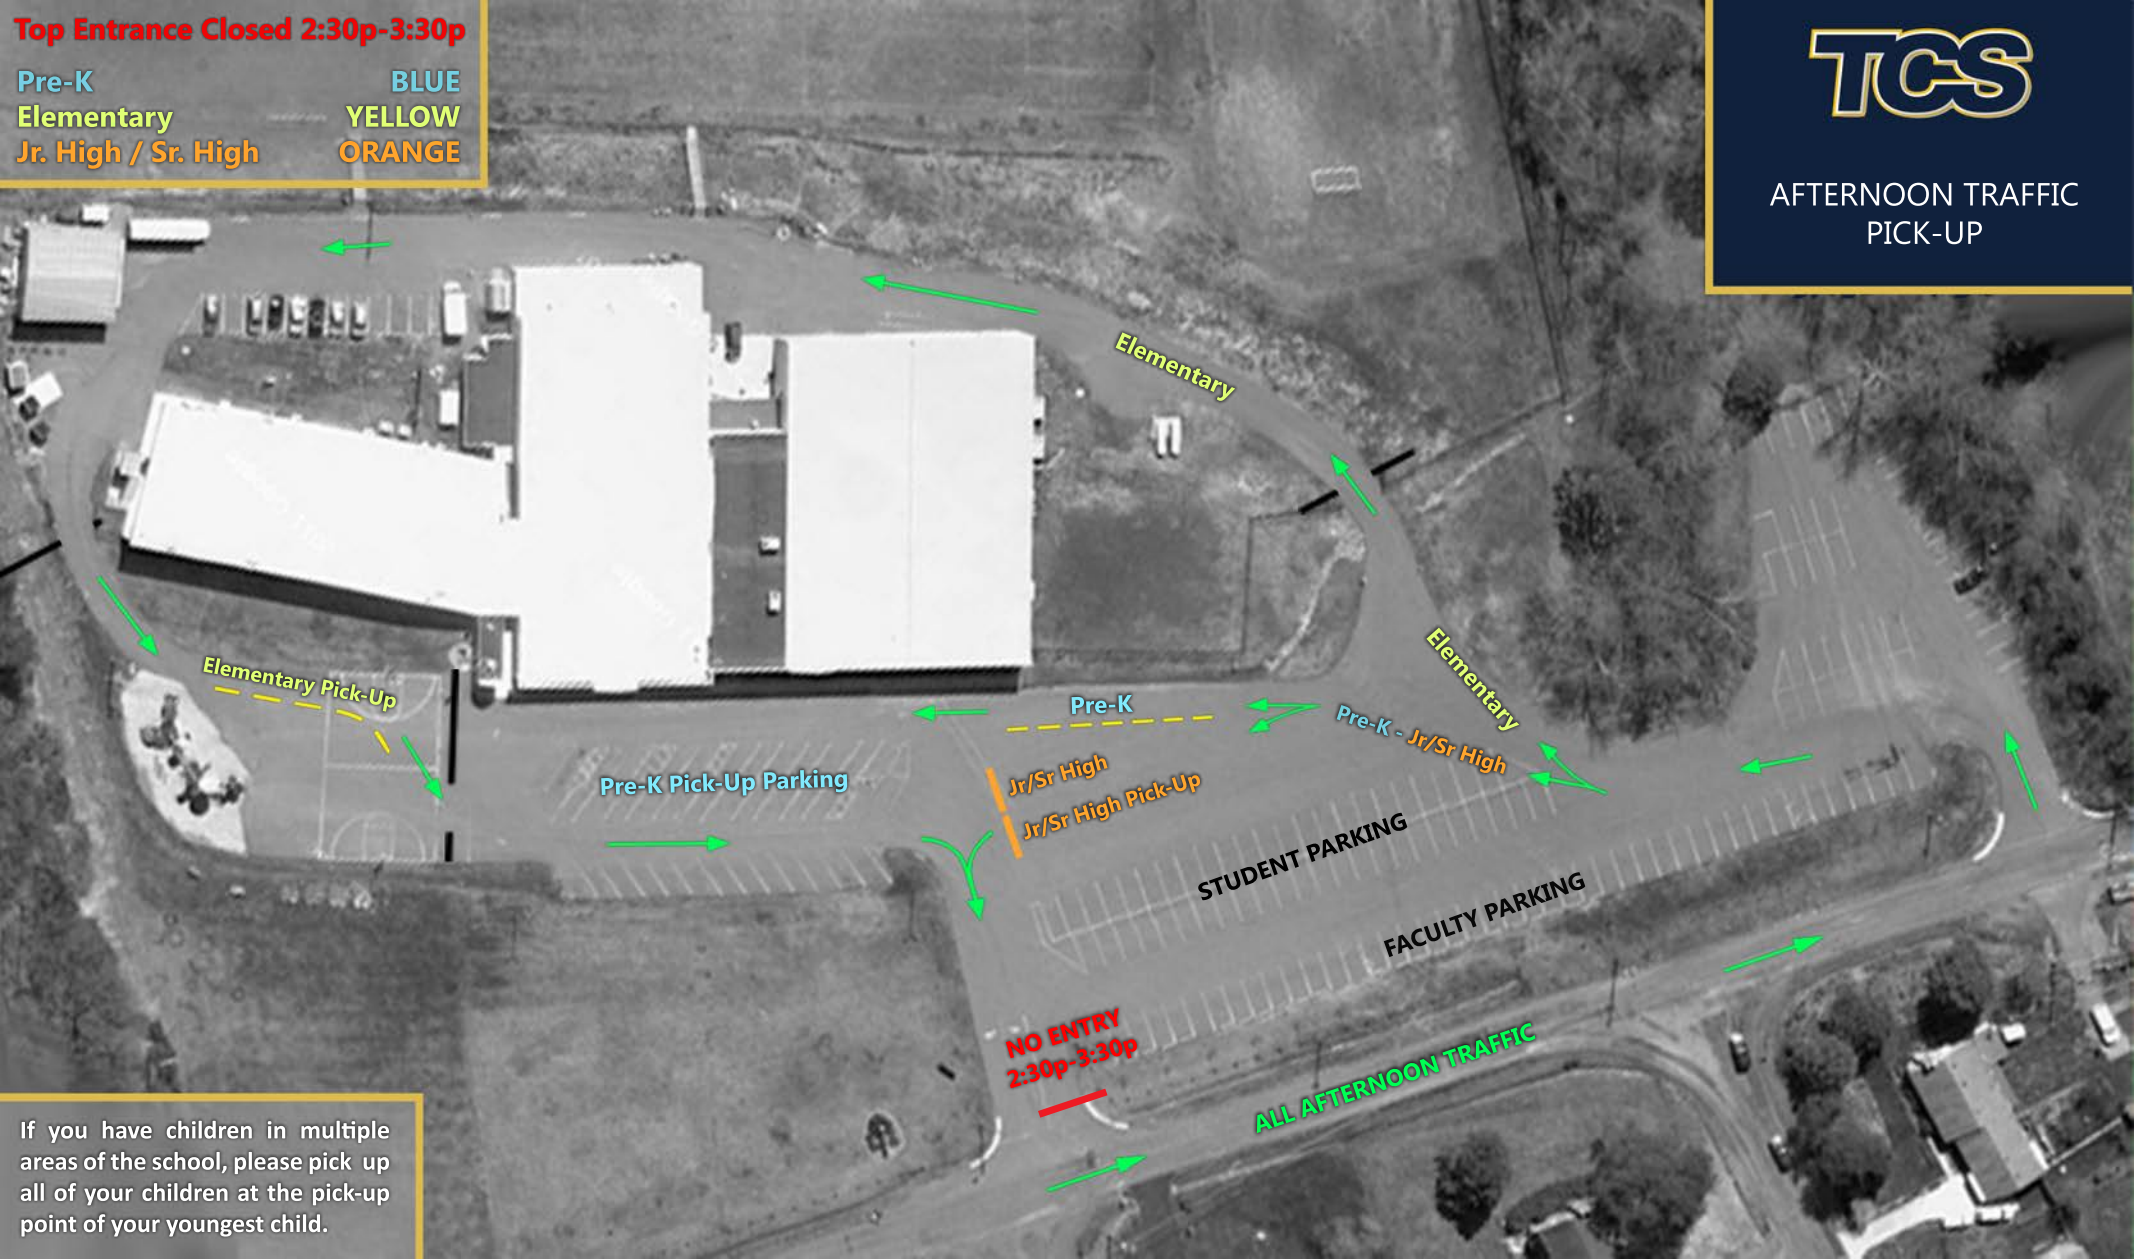

Top Entrance Closed 7:40a-8:30a

Pre-K **BLUE**
Elementary **YELLOW**
Jr. High / Sr. High **ORANGE**

MORNING TRAFFIC
DROP-OFF

Due to safety concerns, please do not use your mobile phone when vehicle is in motion. Thank you for your strict compliance

Parents with students in Jr/Sr High and Elementary, please drop your Jr/Sr High students off at their designated area and continue to the Elementary area. Elementary students are not allow to enter the building in the Jr/Sr High entrance.

Top Entrance Closed 2:30p-3:30p

Pre-K **BLUE**
Elementary **YELLOW**
Jr. High / Sr. High **ORANGE**

AFTERNOON TRAFFIC
PICK-UP

If you have children in multiple areas of the school, please pick up all of your children at the pick-up point of your youngest child.