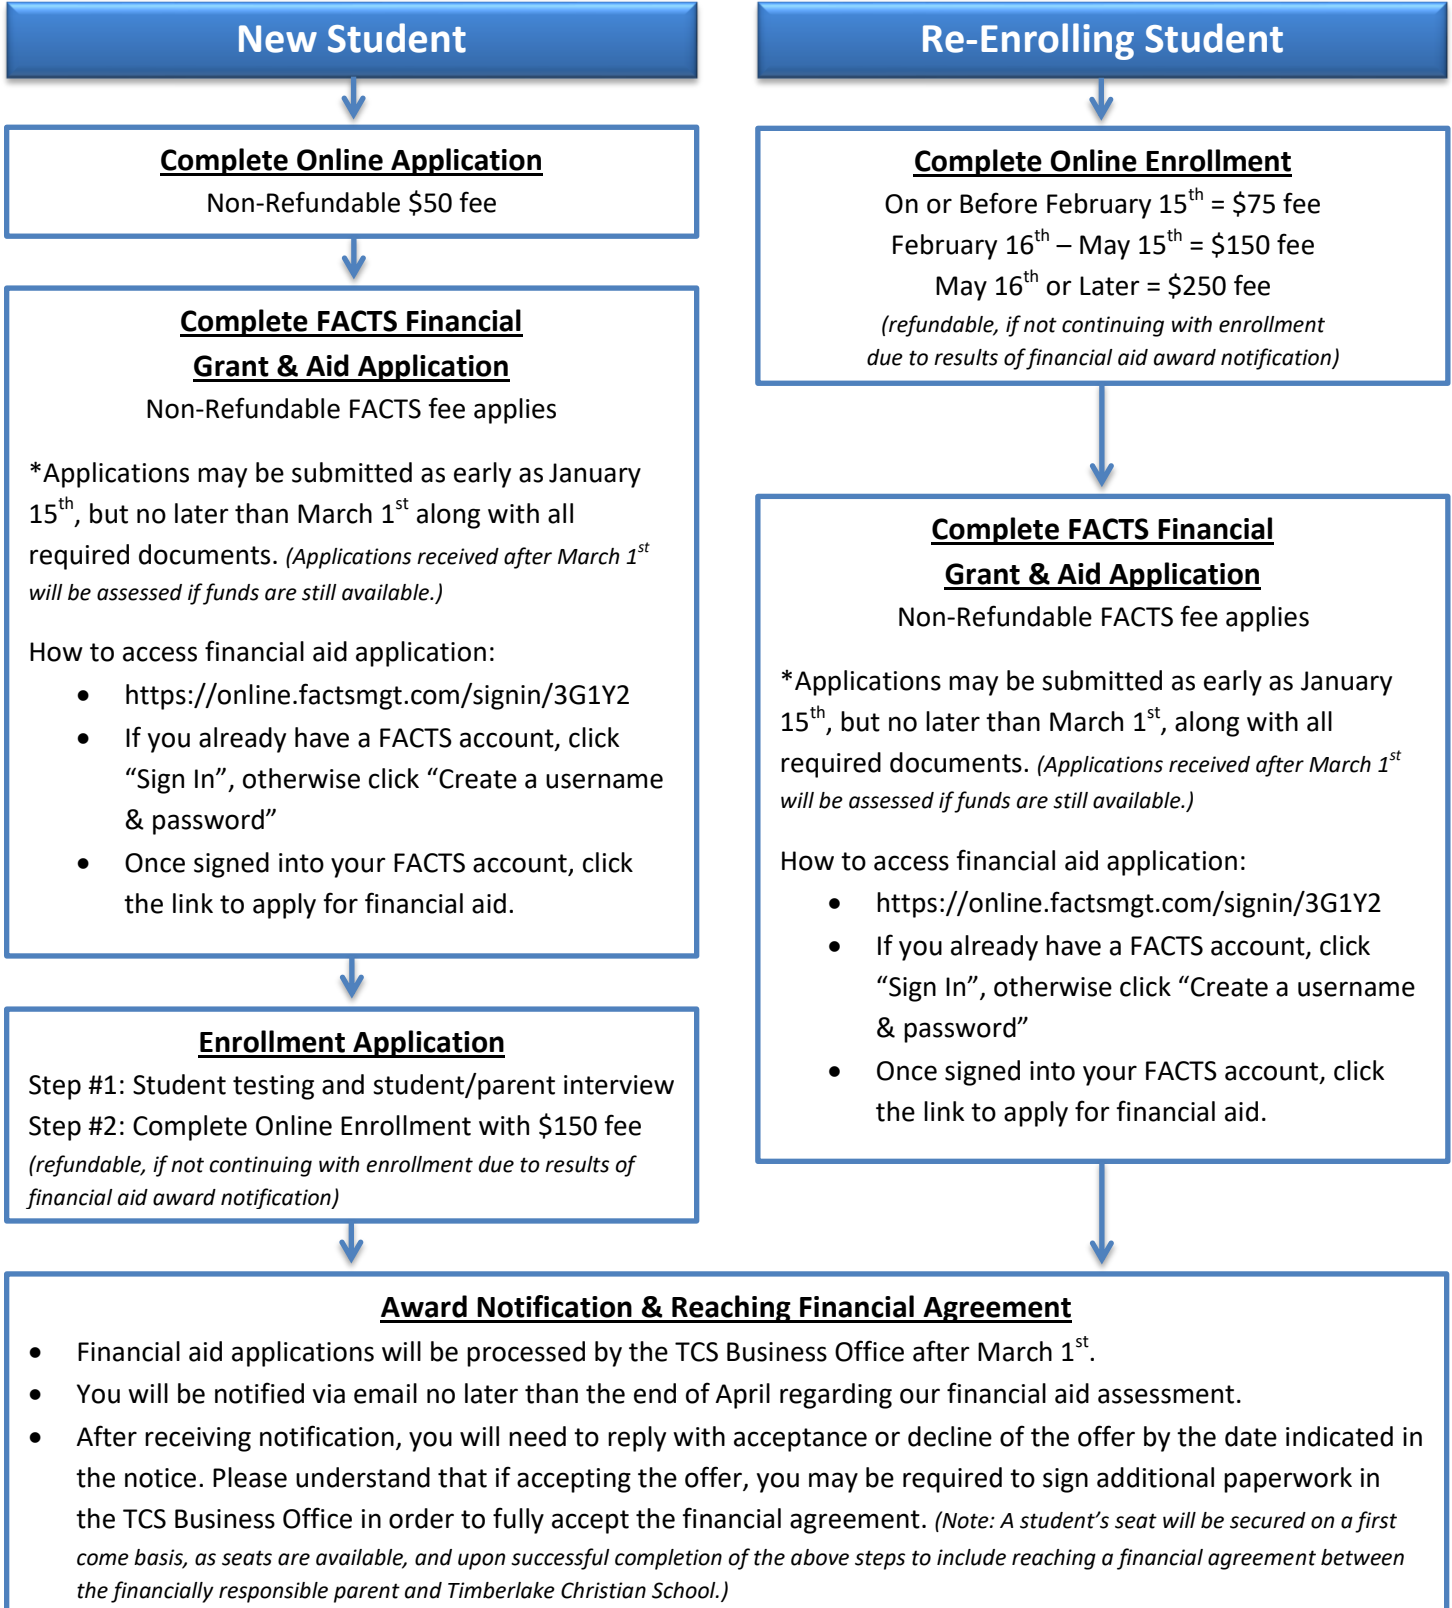

# STEPS IN THE FINANCIAL ASSISTANCE PROCESS

Timberlake Christian Schools has a limited amount of financial assistance available each year and is available only to those students in full day kindergarten through 12<sup>th</sup> grade, not including TCS Online or International Tuition & Fees.