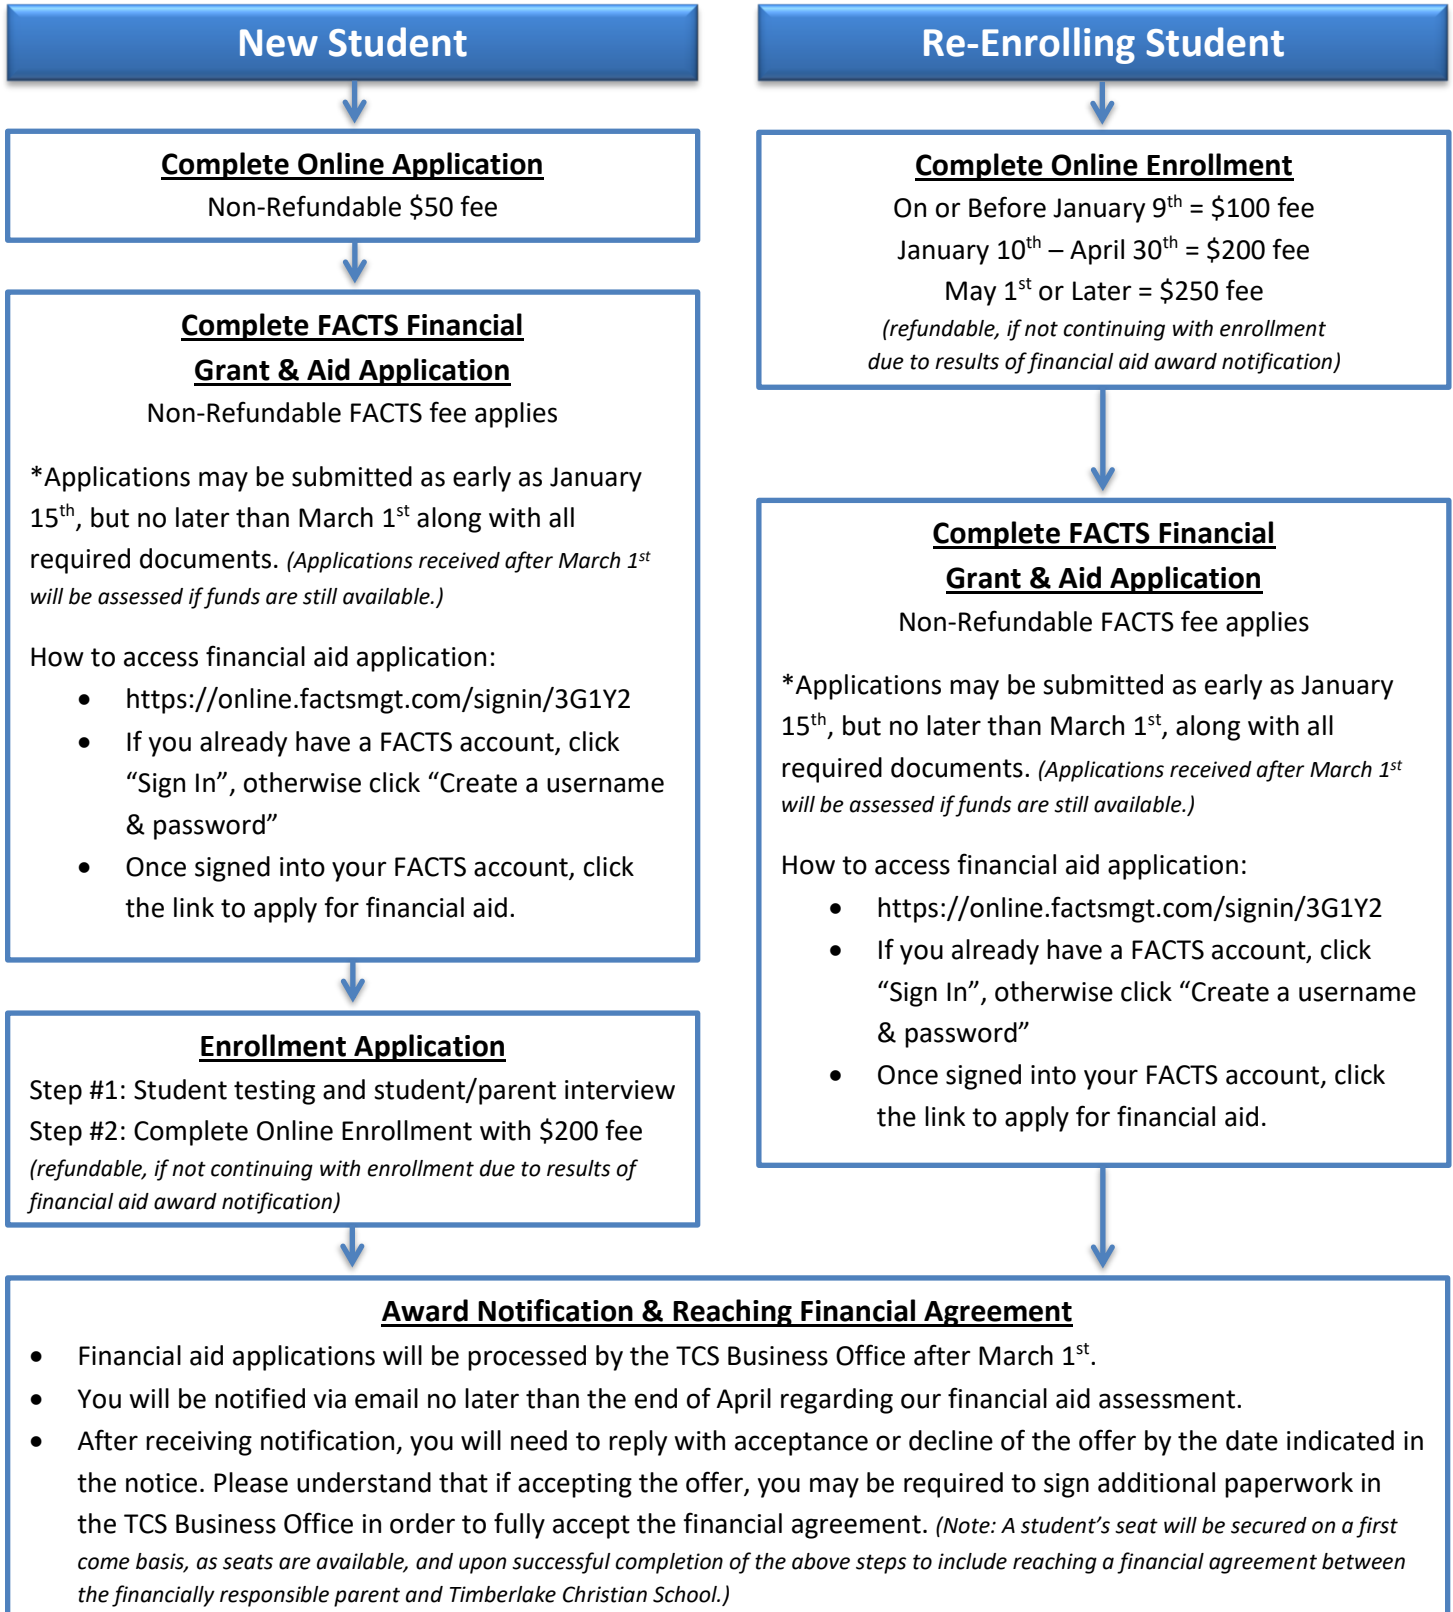

STEPS IN THE FINANCIAL ASSISTANCE PROCESS

Timberlake Christian Schools has a limited amount of financial assistance available each year and is available only to those students in full day kindergarten through 12th grade, not including TCS Online or International Tuition & Fees.